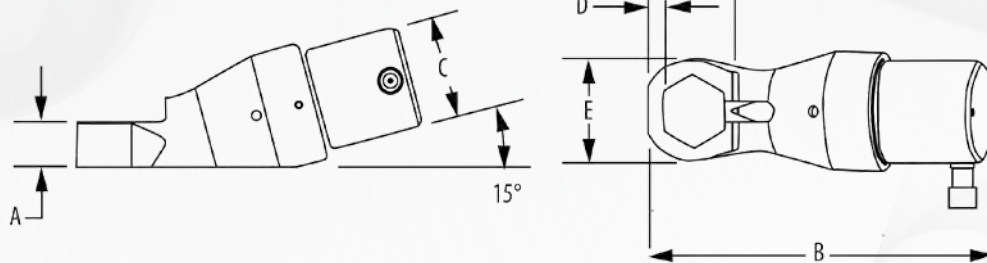

## Angle Head Nut Splitter

- Goes where other nut splitters can't fit.
- Fast, safe & tough
- Cuts more nut sizes per models than competing models
- Precision, re-sharpenable chisel cuts only the nut
- Double-cutting & Standard models also available

| Duo Kit      | Model   | Stud Diameter inches (metric) | Nut Size ATF inches (mm) | A inches (mm) | B inches (mm) | C inches (mm) | D inches (mm) | E inches (mm) | F inches (mm) | Weight lb. (kg) |
|--------------|---------|-------------------------------|--------------------------|---------------|---------------|---------------|---------------|---------------|---------------|-----------------|
| AS-DUO25AH   | AS105AH | 5/16 - 7/8 (M8 - M22)         | 5/8 - 1-7/16 (16 - 36)   | 1.13 (29)     | 11.00 (280)   | 3.97 (101)    | 0.44 (12)     | 2.87 (73)     | 7.44 (189)    | 20.0 (9.1)      |
|              | AS200AH | 7/8 - 1-1/4 (M22 - M33)       | 1-5/16 - 2 (36 - 55)     | 1.38 (35)     | 11.75 (299)   | 3.97 (101)    | 0.50 (13)     | 3.62 (92)     | 7.94 (202)    | 21.0 (9.5)      |
| AS-DUO 55AH  | AS204AH | 1-1/4 - 1-1/2 (M33 - M39)     | 1-7/8 - 2-3/8 (50 - 60)  | 1.75 (45)     | 16.00 (409)   | 5.97 (152)    | 0.69 (18)     | 3.99 (102)    | 11.49 (292)   | 61.0 (27.7)     |
|              | AS210AH | 1-3/8 - 1-3/4 (M36 - M45)     | 2-3/16 - 2-3/4 (60 - 75) | 2.00 (51)     | 16.10 (409)   | 5.97 (152)    | 0.75 (20)     | 4.50 (115)    | 12.07 (307)   | 62.0 (28.1)     |
| AS-DUO 100AH | AS308AH | 1-3/4 - 2-1/4 (M45 - M56)     | 2-5/8 - 3-1/2 (70 - 90)  | 2.50 (64)     | 19.64 (499)   | 7.25 (185)    | 0.75 (20)     | 6.25 (159)    | 13.25 (337)   | 95.0 (43.1)     |
|              | AS314AH | 2 - 2-1/2 (M52 - M64)         | 3 - 3-7/8 (80 - 100)     | 2.50 (64)     | 20.14 (512)   | 7.25 (185)    | 0.88 (23)     | 6.75 (172)    | 13.75 (450)   | 100.0 (45.4)    |